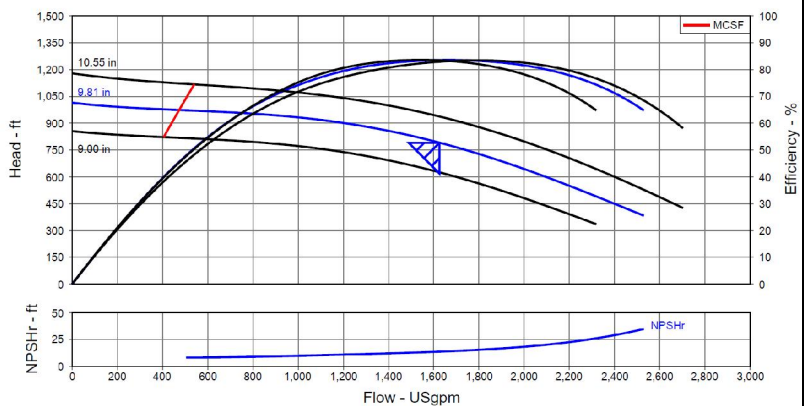

CORE SUPPLIERS

PUMP TYPES

API, ANSI End Suction, Split Case, Positive Displacement, Centrifugal, Vane, Gear, Screw, Piston, Plunger, Lobe, Vertical Turbine, Submersible, Diaphragm, Vortex, Grinder, Multi-stage, In-line, Peristaltic, Vacuum, Self-Priming, Metering, Seal-less, Progressive Cavity